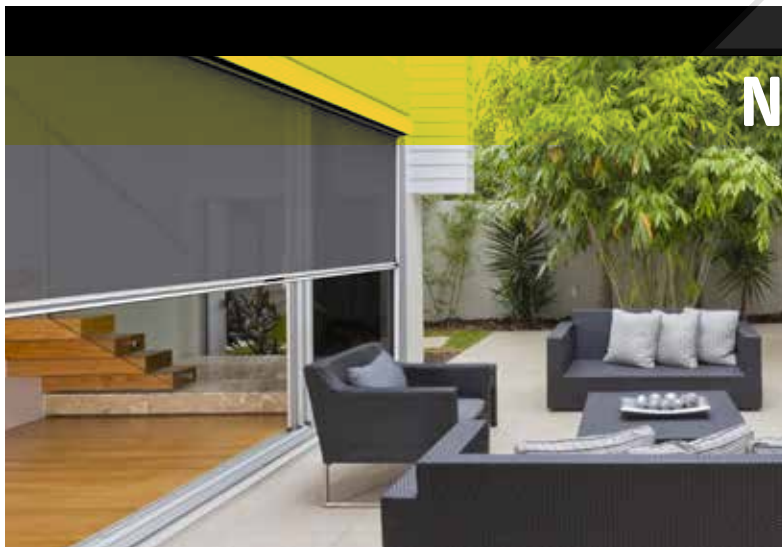

NEW WIDER ZIPTRAK

EXCITING NEW POSSIBILITIES

- Span greater widths and enjoy uninterrupted views using a single blind
- Recent upgrades allow for an attractive finish on large blinds
- **New and available now!**

Ziptrak®
/ outdoor blinds