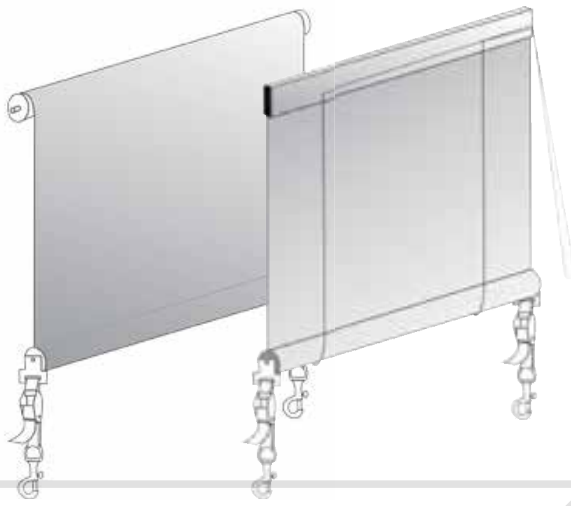

Straight drop blinds
/ outdoor blinds

Straight drop blinds / outdoor blinds

Straight drop, or verandah blinds, are a traditional style of blind that offer great versatility through a choice of operation methods and lock down options.

The Pinz Collection features straight drop blinds in three configurations including the popular gearbox operation, spring roll up and fixed timber batten top with rope and pulley.

Straight drop blinds are easy to use, budget conscious and available in a wide variety of fabric choices making them suitable for almost every type of installation.

Maximum size (mm)
4,600(W) x 2,800(D)
3,800(W) x 3,600(D)

Configuration options

- 1 Crank handle / gearbox driven
- 2 Spring roll up
- 3 Fixed timber batten top / rope & pulley

Straight drop blinds / outdoor blinds