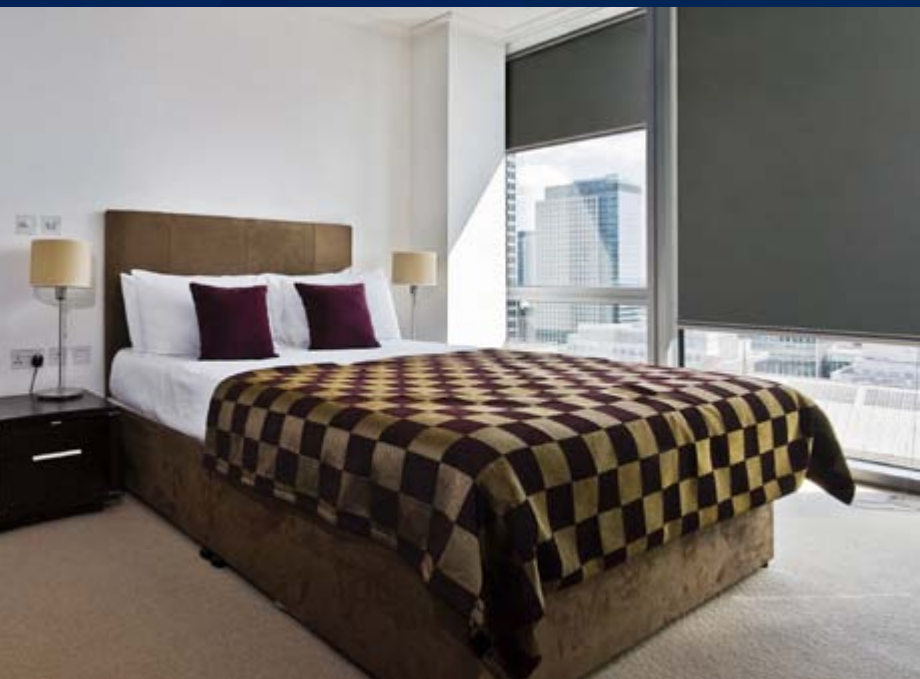

Open weave fabric allows you to enjoy the view as well.