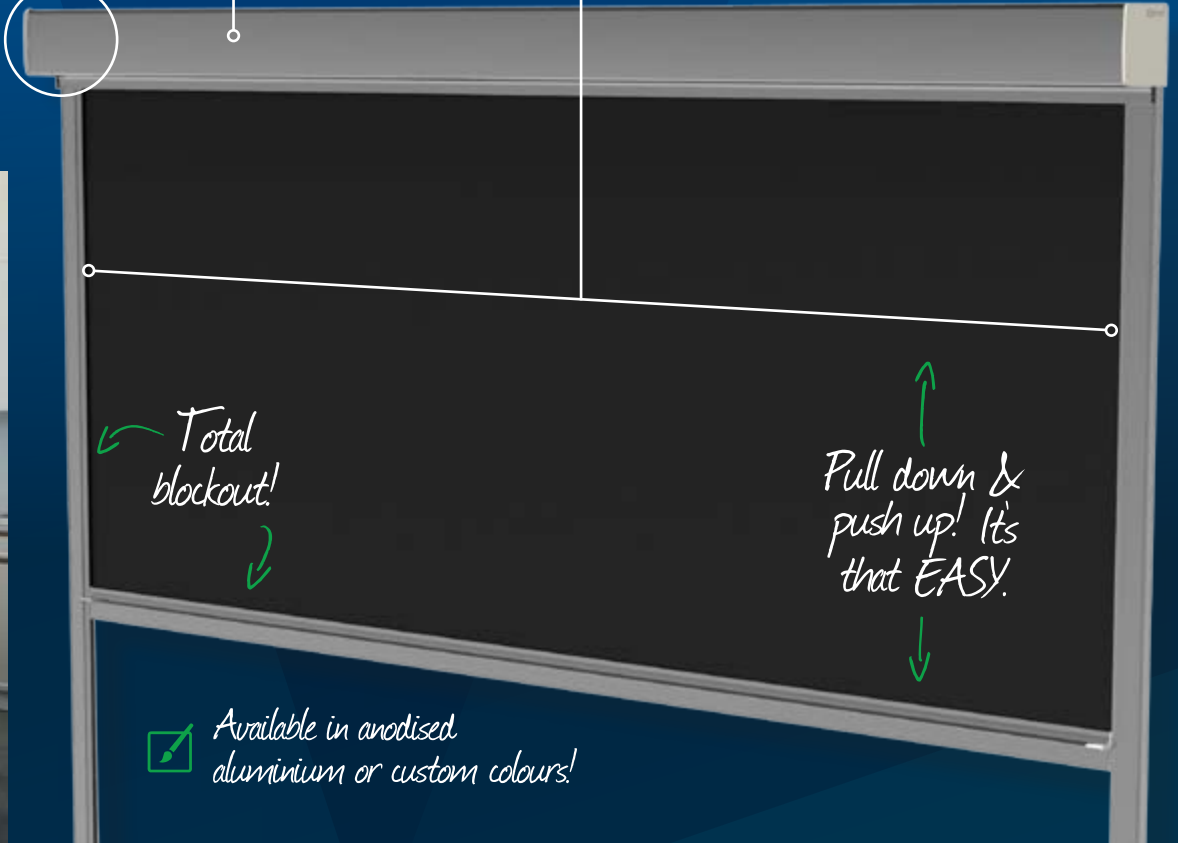

EXCEPTIONAL LIGHT BLOCKOUT

MANUAL OR ELECTRIC OPERATION

SMOOTH TRACK-GUIDED OPERATION

### Smooth Operation

Ziptrak® Interior system are easy and safe to operate – no cords or chains. Using our specially engineered springs, the Ziptrak® Interior system glides up and down, stopping in any position. Electric operation as an option makes it even easier.

### Stylish Pelmet

To complete the Ziptrak® Interior blind system, a stylish pelmet provides an attractive solution to suit any interior, improves the super quiet operation and results in greater value for your investment.

### Track-Guided

The fabric edge is locked into small side tracks to ensure that there is no light and no flapping of blinds when the window is open. By creating a sealed space between the glass and blind, this minimises air escaping from the space, enhancing the insulation performance of your blinds and maximising your eco value!