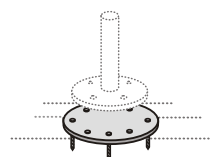

c: Height to canopy hub (cm)	207	212	207
d: Total height to top of canopy (cm)	273	290	273
e: Height to edge of canopy (cm)	214	224	224
f: Distance from outside edge of mast to outside edge of canopy (cm)	360	340	410
Width of canopy (cm)	350	300	400

*Fabric colours may vary slightly from printed swatches shown above

Base and Installation Options

Spigot

In Ground Fitting - to be concreted into ground

Base Plate 315mmØ - to bolt to concrete patio or wooden deck