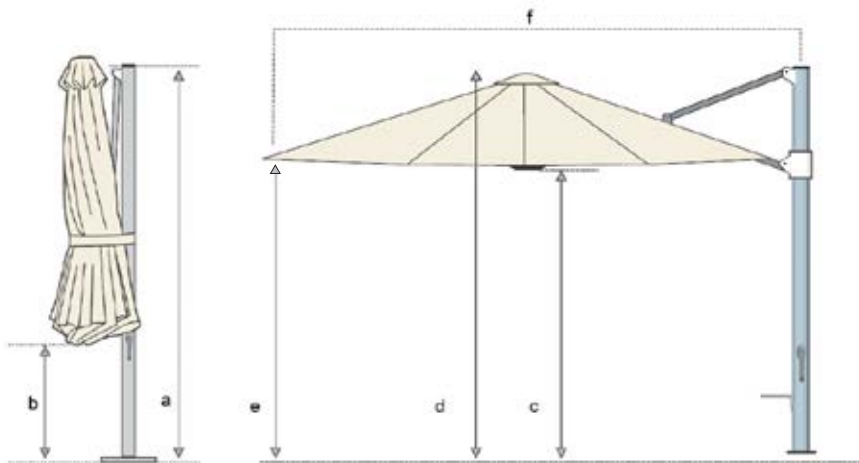

The eclipse

Contemporary design, robust and durable cantilever umbrella with a 360° rotation feature.

Dimensions

*all measurements are rounded and are subject to change.

Dimensions of closed umbrella

	3.5m oct	3m sq	4m oct
a: Mast height (cm)	283	283	283
b: Distance from arms to ground (cm)	102	65	82
Weight of umbrella when folded (kg)	40	42	43

Dimensions of open umbrella

c: Height to canopy hub (cm)	207	212	207
d: Total height to top of canopy (cm)	273	290	273
e: Height to edge of canopy (cm)	214	224	224
f: Distance from outside edge of mast to outside edge of canopy (cm)	360	340	410
Width of canopy (cm)	350	300	400

Packaging dimensions

Dimensions of cardboard packaging (cm)	295x57x30	295x57x30	295x57x30
Weight of umbrella when packaged in carton with spigot (kg)	63	64	65

Colour Range*

*Fabric colours may vary slightly from printed swatches shown above

Base and Installation Options

Visit our Showroom

51 Capella Crescent, Moorabbin VIC
Phone (03) 9555 9535
info@instantshade.com.au

Available Australia Wide

Check our website for a distributor near you
www.instantshadeumbrellas.com.au

FREECALL 1800 08 33 00

www.instantshadeumbrellas.com.au

**INSTANT SHADE
UMBRELLAS**